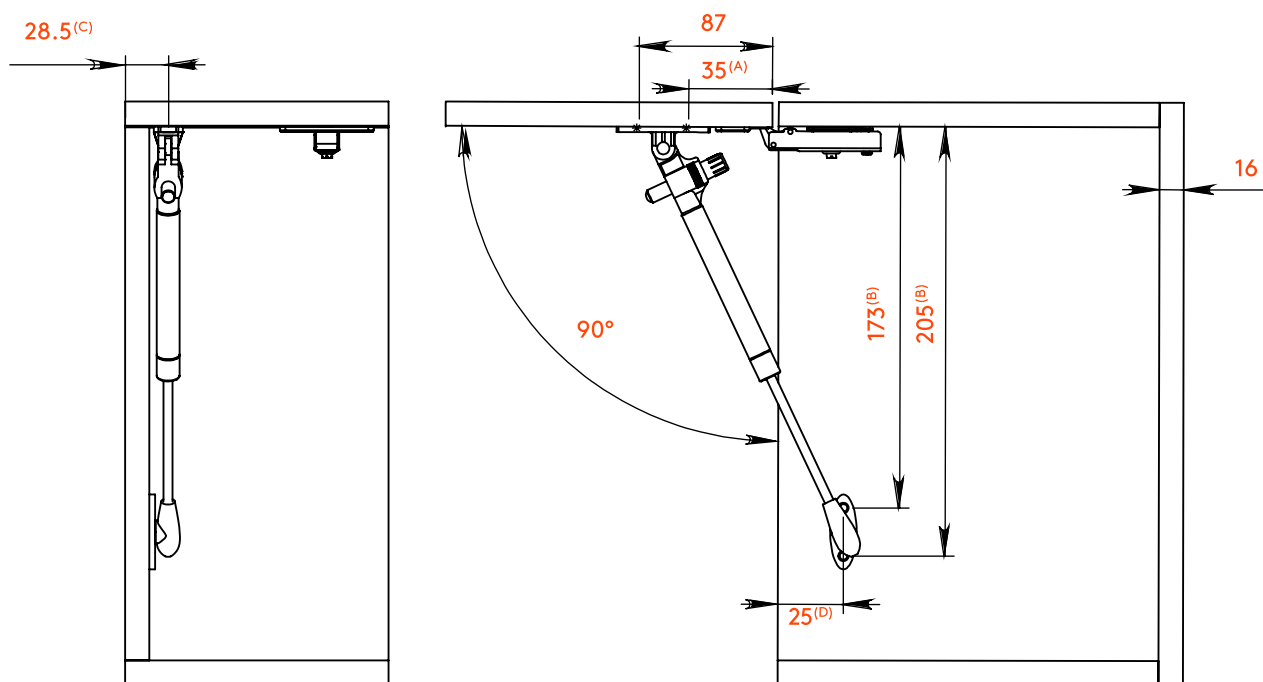

- A. Door fixed location: 35mm
- B. Side panel fixed location: 173±2mm / 205±2mm
- C. Cabinet width fixed location: 28mm
- D. Cabinet depth fix location: 25mm

Front View

Side View