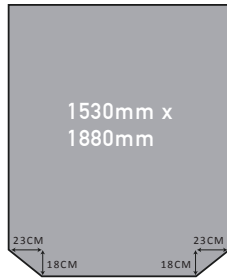

## RV Mattress Sizes

RV  
QUEEN MATTRESS  
CORNER CUT

**KG** APPROX  
30KG

STANDARD  
SINGLE MATTRESS

**KG** APPROX  
16KG

STANDARD  
DOUBLE MATTRESS

**KG** APPROX  
26KG

RV  
DOUBLE MATTRESS  
CORNER CUT

### The Nikpol Traveller RV Mattress

ITEM NO.	DESCRIPTION	WIDTH	LENGTH	HEIGHT
MATCARDGCC	DOUBLE MATTRESS (Corner Cut)	1220mm	1880mm	220mm
MATCARQBCC	QUEEN MATTRESS (Corner Cut)	1530mm	1880mm	220mm
MATSINGLE	SINGLE MATTRESS	910mm	1880mm	220mm
MATSKINGSINGLE	KING SINGLE MATTRESS	1060mm	2030mm	220mm
MATDOUBLE	DOUBLE MATTRESS	1370mm	1880mm	220mm
MATQUEEN	QUEEN MATTRESS	1530mm	2030mm	220mm
MATKING	KING MATTRESS	1830mm	2030mm	220mm