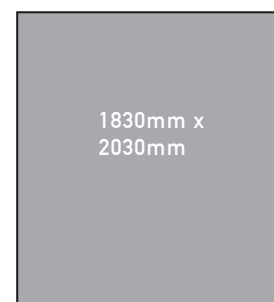

STANDARD
KING MATTRESS

KG APPROX
34KG

The Nikpol Traveller RV Mattress

ITEM NO.	DESCRIPTION	WIDTH	LENGTH	HEIGHT
MATCARDGCC	DOUBLE MATTRESS (Corner Cut)	1220mm	1880mm	220mm
MATCARQBCC	QUEEN MATTRESS (Corner Cut)	1530mm	1880mm	220mm
MATSINGLE	SINGLE MATTRESS	910mm	1880mm	220mm
MATSKINGSINGLE	KING SINGLE MATTRESS	1060mm	2030mm	220mm
MATDOUBLE	DOUBLE MATTRESS	1370mm	1880mm	220mm
MATQUEEN	QUEEN MATTRESS	1530mm	2030mm	220mm
MATKING	KING MATTRESS	1830mm	2030mm	220mm