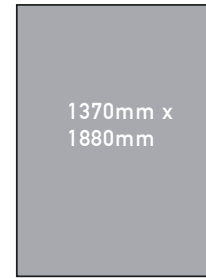

## RV Mattress Sizes

RV  
QUEEN MATTRESS  
CORNER CUT

**KG** APPROX  
30KG

STANDARD  
SINGLE MATTRESS

**KG** APPROX  
16KG

STANDARD  
DOUBLE MATTRESS

**KG** APPROX  
26KG

RV  
DOUBLE MATTRESS  
CORNER CUT

### The Nikpol Traveller RV Mattress

ITEM NO.	DESCRIPTION	WIDTH	LENGTH	HEIGHT
MATCARDGCC	DOUBLE MATTRESS (Corner Cut)	1220mm	1880mm	220mm
MATCARQBCC	QUEEN MATTRESS (Corner Cut)	1530mm	1880mm	220mm
MATSINGLE	SINGLE MATTRESS	910mm	1880mm	220mm
MATSKINGSINGLE	KING SINGLE MATTRESS	1060mm	2030mm	220mm
MATDOUBLE	DOUBLE MATTRESS	1370mm	1880mm	220mm
MATQUEEN	QUEEN MATTRESS	1530mm	2030mm	220mm
MATKING	KING MATTRESS	1830mm	2030mm	220mm