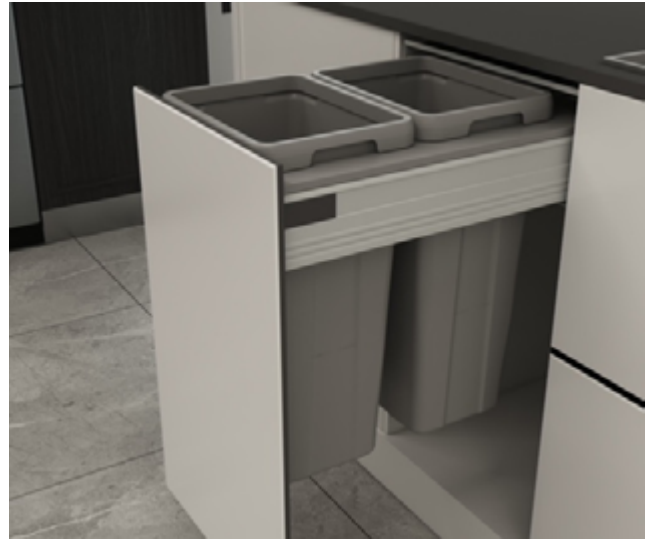

look inside

nikpol[™]

laundry baskets and bins

bins

BIN40035L
DWD SINGLE BIN

- Setup size: $\approx 362\text{-}368\text{mm X } \text{d}506\text{mm X } \text{h}570\text{mm}$
- Module: 400mm
- Volume: 35L

Only available in white finish.

BIN40036L
DWD DOUBLE BIN - SIDEWAYS

- Setup size: $\approx 362\text{-}368\text{mm X } \text{d}506\text{mm X } \text{h}470\text{mm}$
- Module: 400mm
- Volume: 2 X 18L

Only available in white finish.

BIN45042L
DWD DOUBLE BIN

- Setup size: $\approx 412\text{-}418\text{mm X } \text{d}506\text{mm X } \text{h}470\text{mm}$
- Module: 450mm
- Volume: 2 X 21L

Only available in white finish.

BIN60070L
DWD DOUBLE BIN

- Setup size: $\approx 562\text{-}568\text{mm X } \text{d}506\text{mm X } \text{h}570\text{mm}$
- Module: 600mm
- Volume: 2 X 35L

Only available in white finish.

Description: w - width d - depth h - height L-litres

Does not come with runners. Only available in white finish.

laundry baskets

LAUNDRY45048L DWD SINGLE LAUNDRY BASKET

- Setup size: w412-418 X d506 X h545 mm
- Module: 450 mm
- Volume: 48L
- Colour: White
- Features: Pull-out hamper with removable baskets