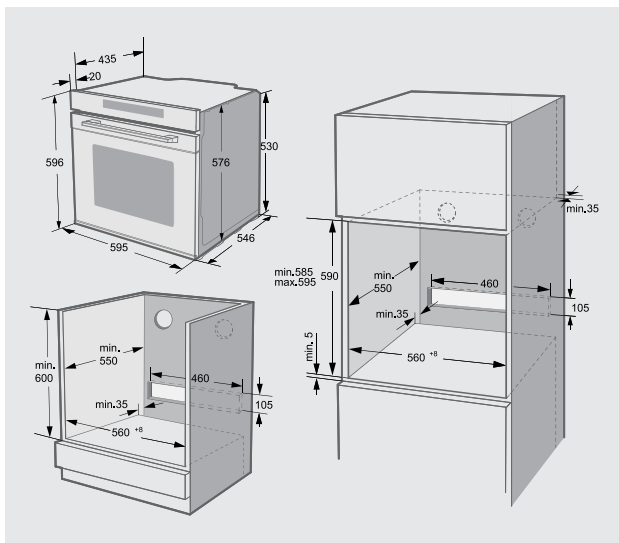

Display and Controls

Touch control panel and display

Heating

Electric

Timer

Off, On, Alarm

Specification

Dimensions

Appliance:
H595 x W565 x P595mm
Installation:
H590 x W560 x P550mm

Screen Height

96mm

Weight

Net: 32 kg

Volume

Net: 72 litres

Type