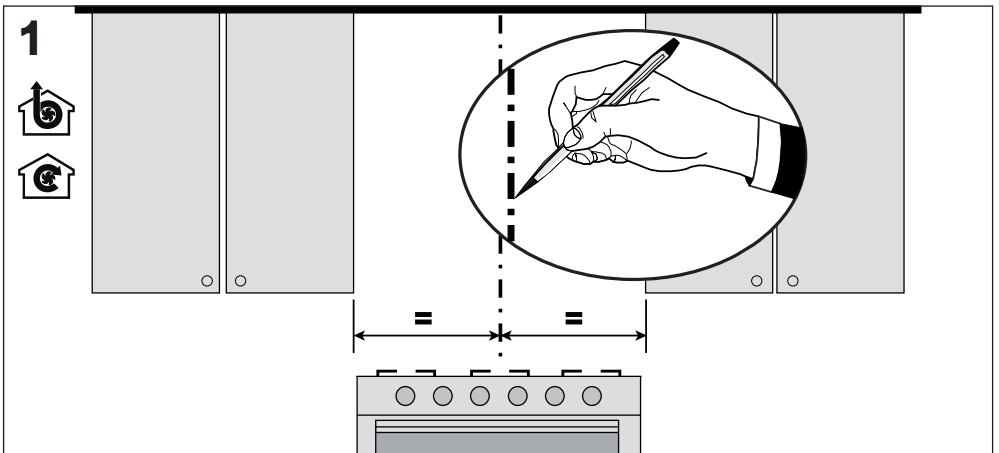

[en] Instructions on mounting an use

Extractor hood

5DW69750AU

EN Warning! Before proceeding with installation, read the Recommendations and Suggestions in the User Manual.

I = 8x

**L = 8x
4,2x44,4**

**N = 4x
2,9x9,5**