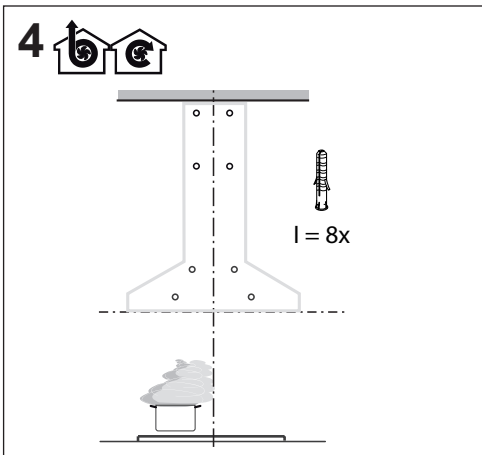

[en] Instructions on mounting an use

Extractor hood

5DW69750AU

EN Warning! Before proceeding with installation, read the Recommendations and Suggestions in the User Manual.

I = 8x

**L = 8x
4,2x44,4**

**N = 4x
2,9x9,5**

2

12

13

14

15

16

 N = 4x

17