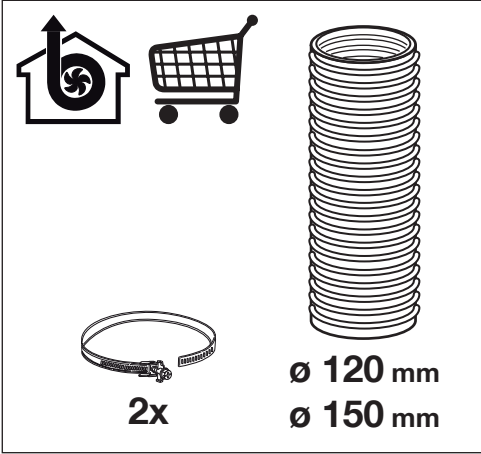

[en] Instructions on mounting an use

Extractor hood

5DW69750AU

EN Warning! Before proceeding with installation, read the Recommendations and Suggestions in the User Manual.

I = 8x

**L = 8x
4,2x44,4**

**N = 4x
2,9x9,5**

2

12

13

14

15

16

 N = 4x

17