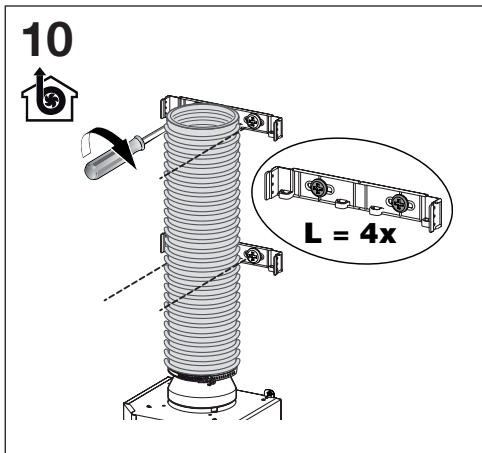

[en] Instructions on mounting an use

Extractor hood

5DW69750AU

EN Warning! Before proceeding with installation, read the Recommendations and Suggestions in the User Manual.

I = 8x

**L = 8x
4,2x44,4**

**N = 4x
2,9x9,5**

2

12

13

14

15

16

 N = 4x

17