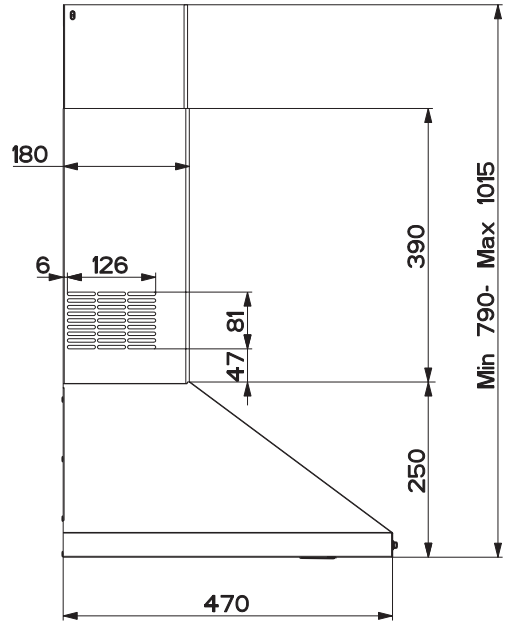

[en] Instructions on mounting an use

Extractor hood

5DW69750AU

EN Warning! Before proceeding with installation, read the Recommendations and Suggestions in the User Manual.

I = 8x

**L = 8x
4,2x44,4**

**N = 4x
2,9x9,5**

2

12

13

14

15

16

 N = 4x

17