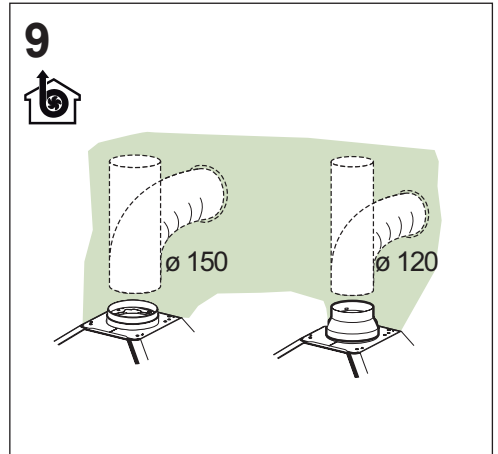

[en] Instructions on mounting an use

Extractor hood

5DW69750AU

EN Warning! Before proceeding with installation, read the Recommendations and Suggestions in the User Manual.

I = 8x

**L = 8x
4,2x44,4**

**N = 4x
2,9x9,5**

2

12

13

14

15

16

 N = 4x

17