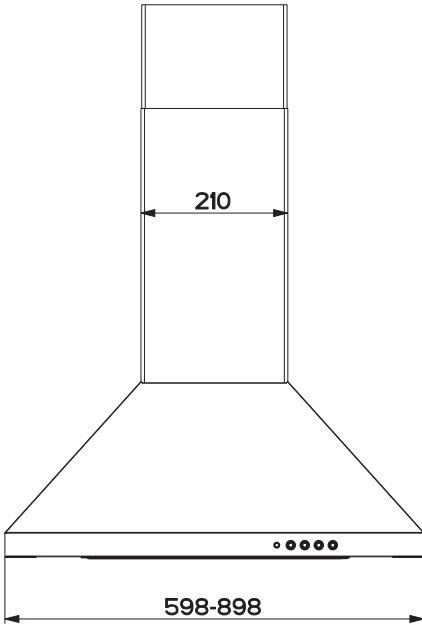

[en] Instructions on mounting an use

Extractor hood

5DW69750AU

EN Warning! Before proceeding with installation, read the Recommendations and Suggestions in the User Manual.

I = 8x

**L = 8x
4,2x44,4**

**N = 4x
2,9x9,5**

2

12

13

14

15

16

 N = 4x

17