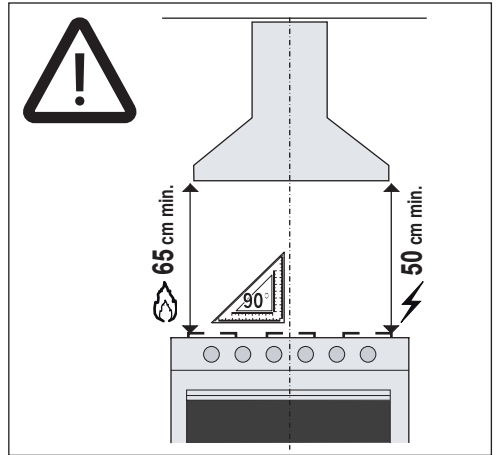

[en] Instructions on mounting an use

Extractor hood

5DW69750AU

EN Warning! Before proceeding with installation, read the Recommendations and Suggestions in the User Manual.

I = 8x

**L = 8x
4,2x44,4**

**N = 4x
2,9x9,5**