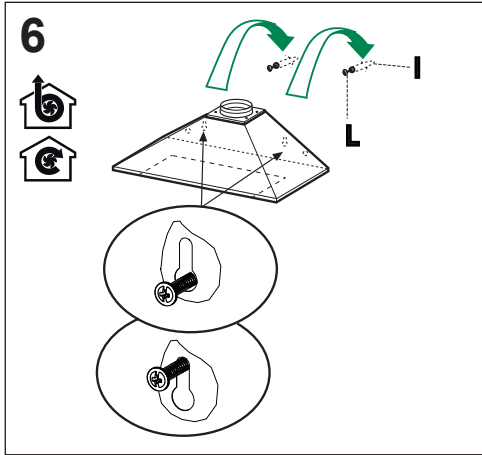

[en] Instructions on mounting an use

Extractor hood

5DW69750AU

EN Warning! Before proceeding with installation, read the Recommendations and Suggestions in the User Manual.

I = 8x

**L = 8x
4,2x44,4**

**N = 4x
2,9x9,5**

2

12

13

14

15

16

 N = 4x

17