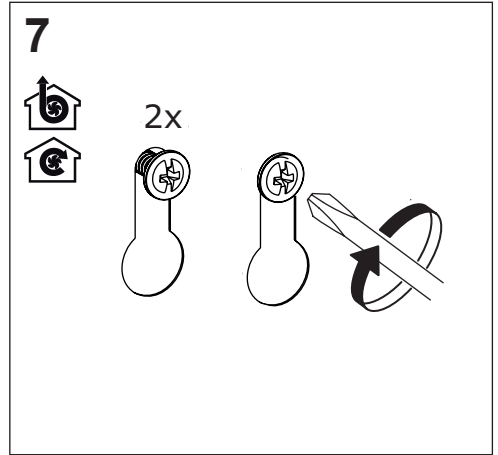

[en] Instructions on mounting an use

Extractor hood

5DW69750AU

EN Warning! Before proceeding with installation, read the Recommendations and Suggestions in the User Manual.

I = 8x

**L = 8x
4,2x44,4**

**N = 4x
2,9x9,5**

2

12

13

14

15

16

 N = 4x

17