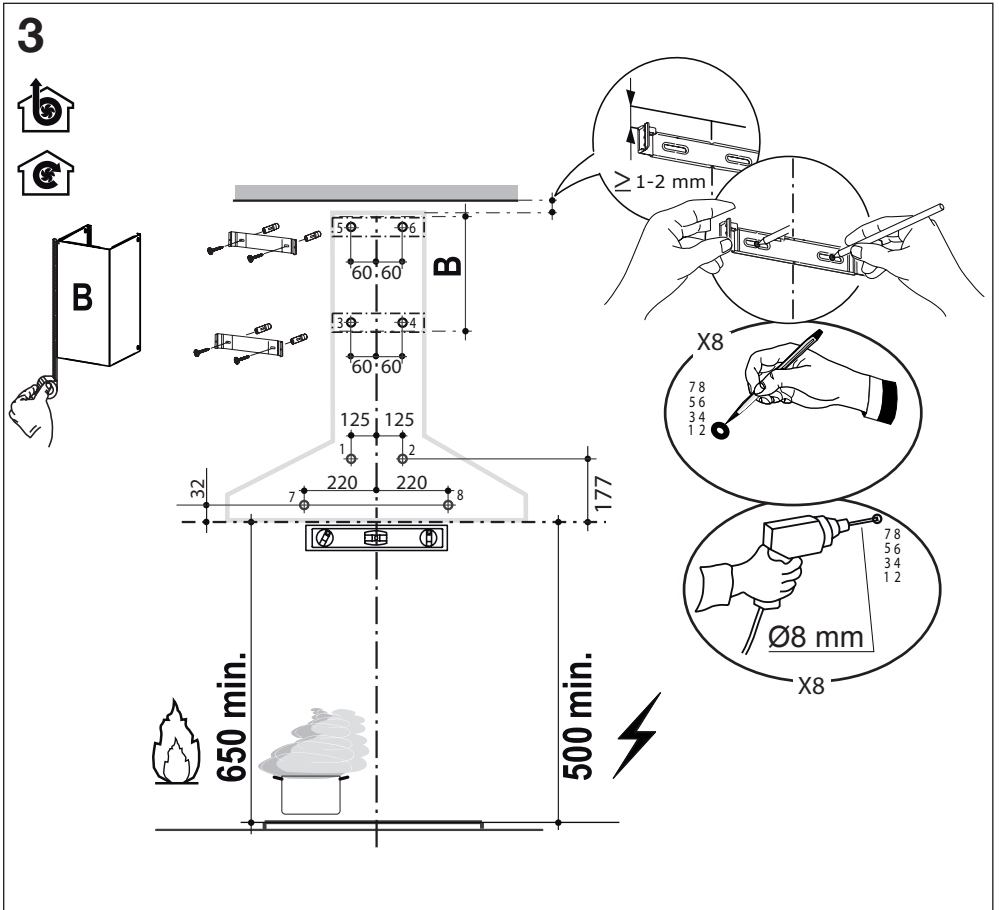

[en] Instructions on mounting an use

Extractor hood

5DW69750AU

EN Warning! Before proceeding with installation, read the Recommendations and Suggestions in the User Manual.

I = 8x

**L = 8x
4,2x44,4**

**N = 4x
2,9x9,5**

2

12

13

14

15

16

 N = 4x

17