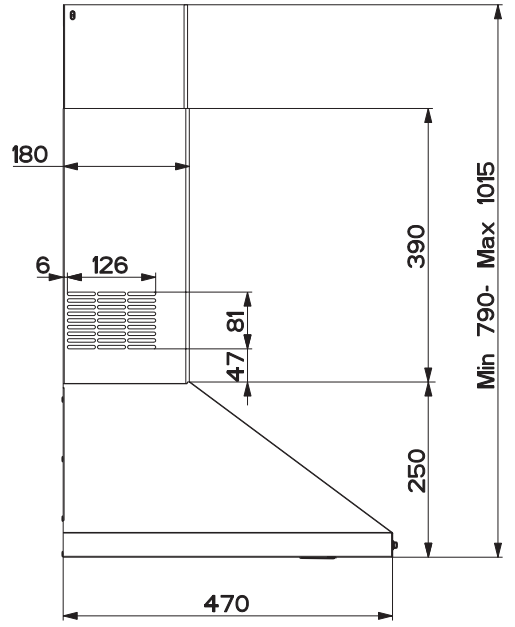

[en] Instructions on mounting an use

Extractor hood

5DW66750AU

EN Warning! Before proceeding with installation, read the Recommendations and Suggestions in the User Manual.

I = 8x

**L = 8x
4,2x44,4**

**N = 4x
2,9x9,5**

2

12

13

14

15

16

N = 4x

17