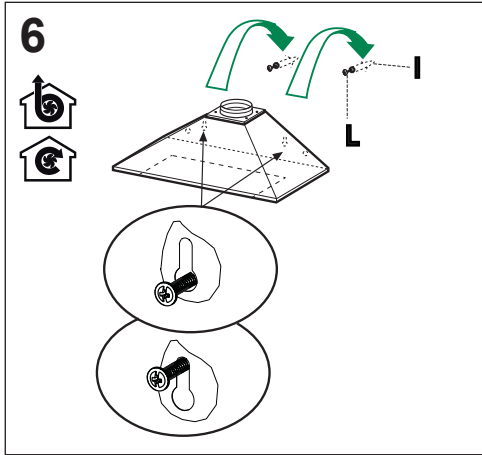

[en] Instructions on mounting an use

Extractor hood

5DW66750AU

EN Warning! Before proceeding with installation, read the Recommendations and Suggestions in the User Manual.

I = 8x

**L = 8x
4,2x44,4**

**N = 4x
2,9x9,5**

2

12

13

14

15

16

N = 4x

17