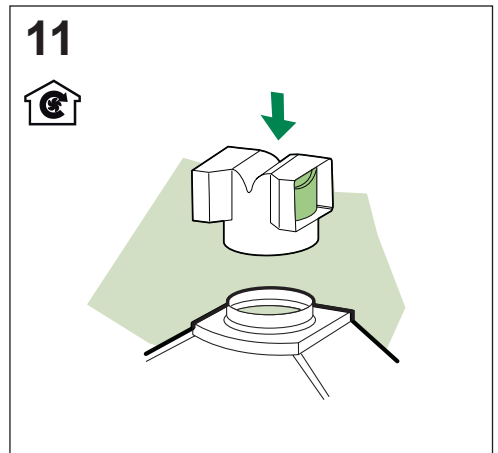

[en] Instructions on mounting an use

Extractor hood

5DW66750AU

EN Warning! Before proceeding with installation, read the Recommendations and Suggestions in the User Manual.

I = 8x

**L = 8x
4,2x44,4**

**N = 4x
2,9x9,5**

2

12

13

14

15

16

N = 4x

17