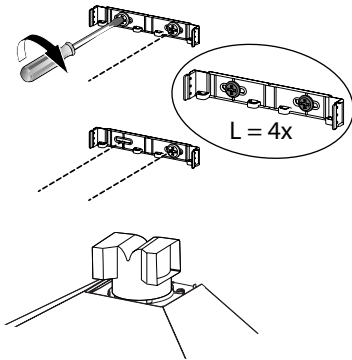

[en] Instructions on mounting an use

Extractor hood

5DW66750AU

EN Warning! Before proceeding with installation, read the Recommendations and Suggestions in the User Manual.

I = 8x

**L = 8x
4,2x44,4**

**N = 4x
2,9x9,5**

2

12

13

14

15

16

N = 4x

17