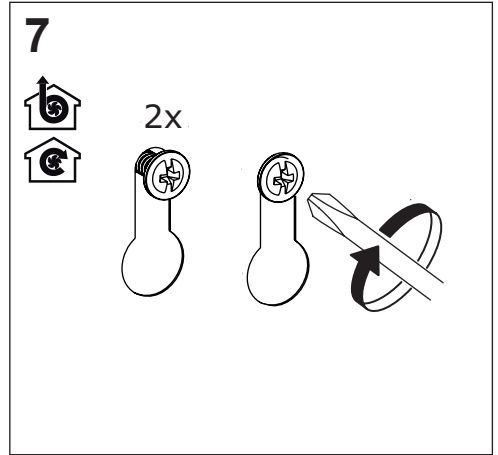

[en] Instructions on mounting an use

Extractor hood

5DW66750AU

EN Warning! Before proceeding with installation, read the Recommendations and Suggestions in the User Manual.

I = 8x

**L = 8x
4,2x44,4**

**N = 4x
2,9x9,5**

2

12

13

14

15

16

N = 4x

17