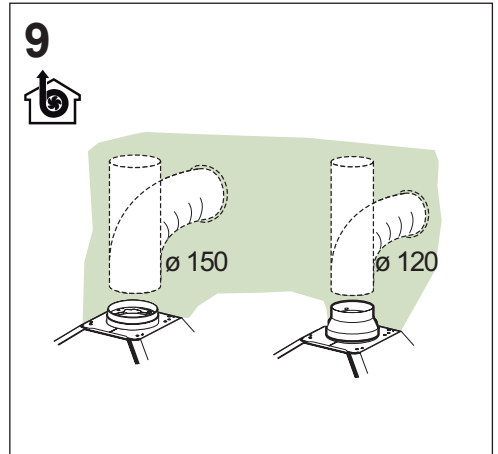

[en] Instructions on mounting an use

Extractor hood

5DW66750AU

EN Warning! Before proceeding with installation, read the Recommendations and Suggestions in the User Manual.

I = 8x

**L = 8x
4,2x44,4**

**N = 4x
2,9x9,5**

2

12

13

14

15

16

N = 4x

17