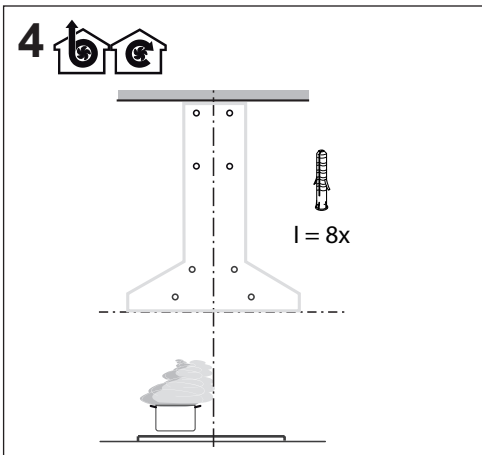

[en] Instructions on mounting an use

Extractor hood

5DW66750AU

EN Warning! Before proceeding with installation, read the Recommendations and Suggestions in the User Manual.

I = 8x

**L = 8x
4,2x44,4**

**N = 4x
2,9x9,5**

2

12

13

14

15

16

N = 4x

17