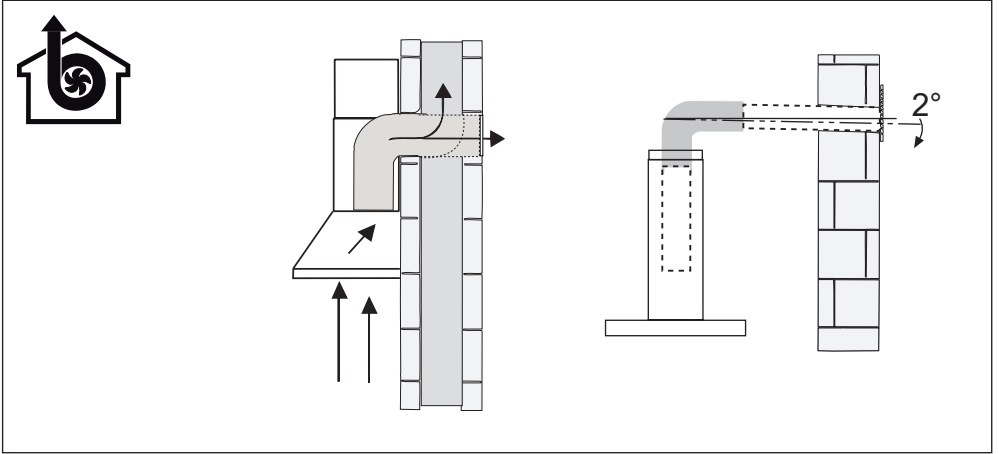

[en] Instructions on mounting an use

Extractor hood

5DW66750AU

EN Warning! Before proceeding with installation, read the Recommendations and Suggestions in the User Manual.

I = 8x

**L = 8x
4,2x44,4**

**N = 4x
2,9x9,5**