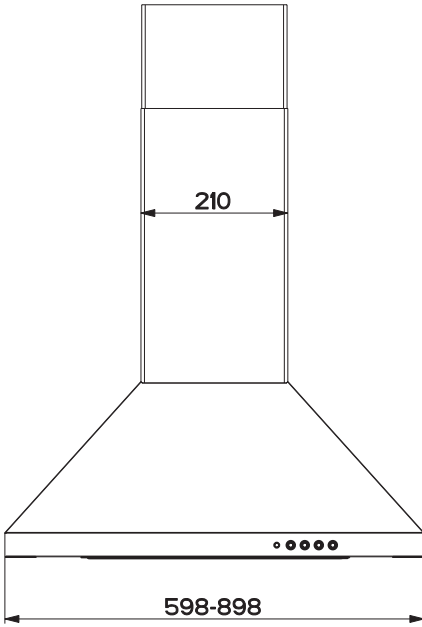

[en] Instructions on mounting an use

Extractor hood

5DW66750AU

EN Warning! Before proceeding with installation, read the Recommendations and Suggestions in the User Manual.

I = 8x

**L = 8x
4,2x44,4**

**N = 4x
2,9x9,5**

2

12

13

14

15

16

N = 4x

17