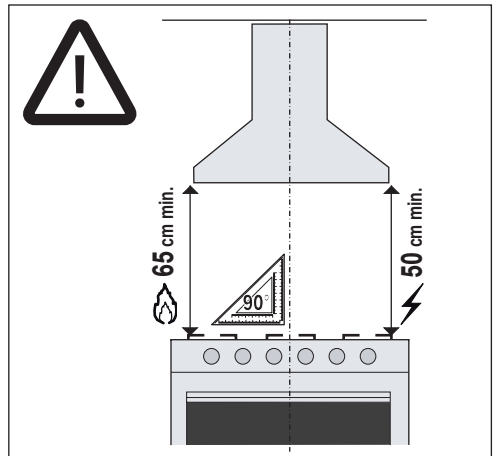

[en] Instructions on mounting an use

Extractor hood

5DW66750AU

EN Warning! Before proceeding with installation, read the Recommendations and Suggestions in the User Manual.

I = 8x

**L = 8x
4,2x44,4**

**N = 4x
2,9x9,5**