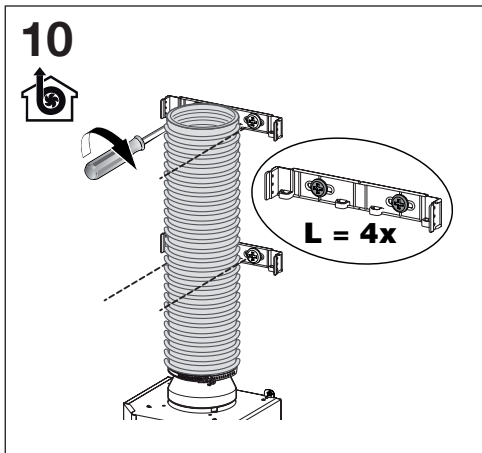

[en] Instructions on mounting an use

Extractor hood

5DW66750AU

EN Warning! Before proceeding with installation, read the Recommendations and Suggestions in the User Manual.

I = 8x

**L = 8x
4,2x44,4**

**N = 4x
2,9x9,5**

2

12

13

14

15

16

N = 4x

17