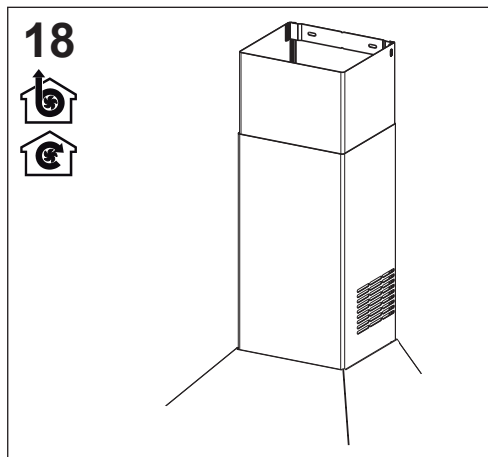

[en] Instructions on mounting an use

Extractor hood

5DW66750AU

EN Warning! Before proceeding with installation, read the Recommendations and Suggestions in the User Manual.

I = 8x

**L = 8x
4,2x44,4**

**N = 4x
2,9x9,5**

2

12

13

14

15

16

N = 4x

17