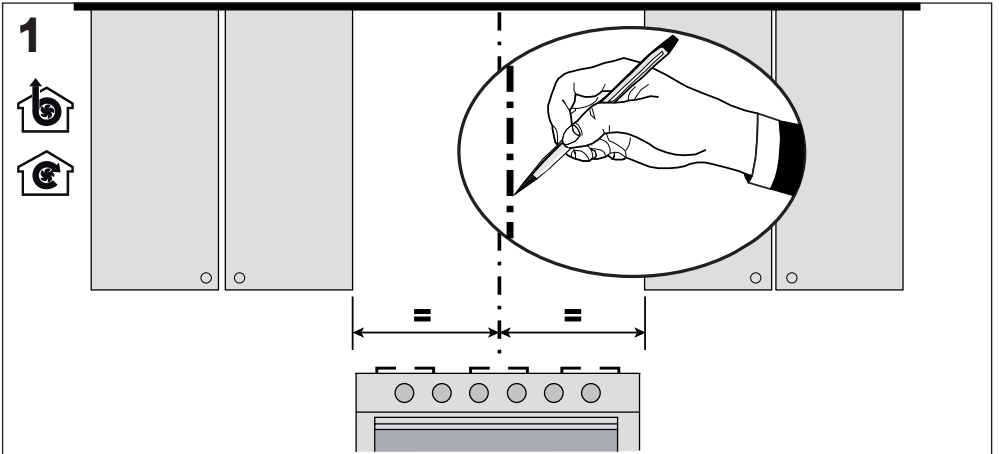

[en] Instructions on mounting an use

Extractor hood

5DW66750AU

EN Warning! Before proceeding with installation, read the Recommendations and Suggestions in the User Manual.

I = 8x

**L = 8x
4,2x44,4**

**N = 4x
2,9x9,5**