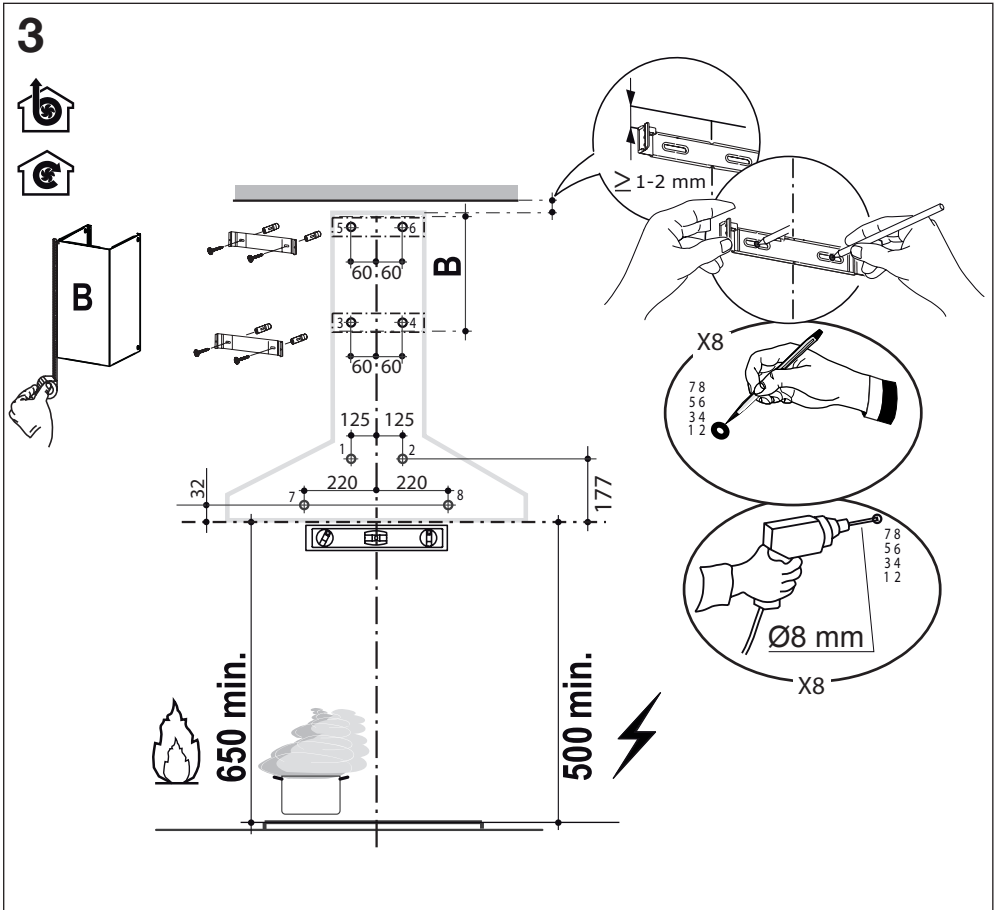

[en] Instructions on mounting an use

Extractor hood

5DW66750AU

EN Warning! Before proceeding with installation, read the Recommendations and Suggestions in the User Manual.

I = 8x

**L = 8x
4,2x44,4**

**N = 4x
2,9x9,5**

2

12

13

14

15

16

N = 4x

17