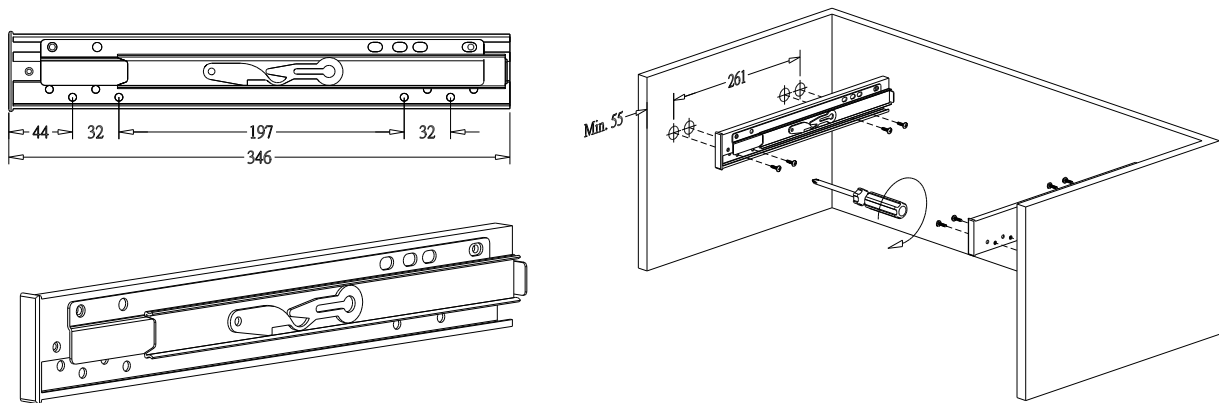

Step 1: Push part "B" to get the inner channel out.

Step 2: Screw aluminum spacer to the partition wall.

Step 3: Join outer slide together with the inner channel.

Overall Sizes
 450mm- (412-416 mm Internal)
 600mm (562-566 mm Internal)
 900mm- (862-866 mm Internal)

A*1set