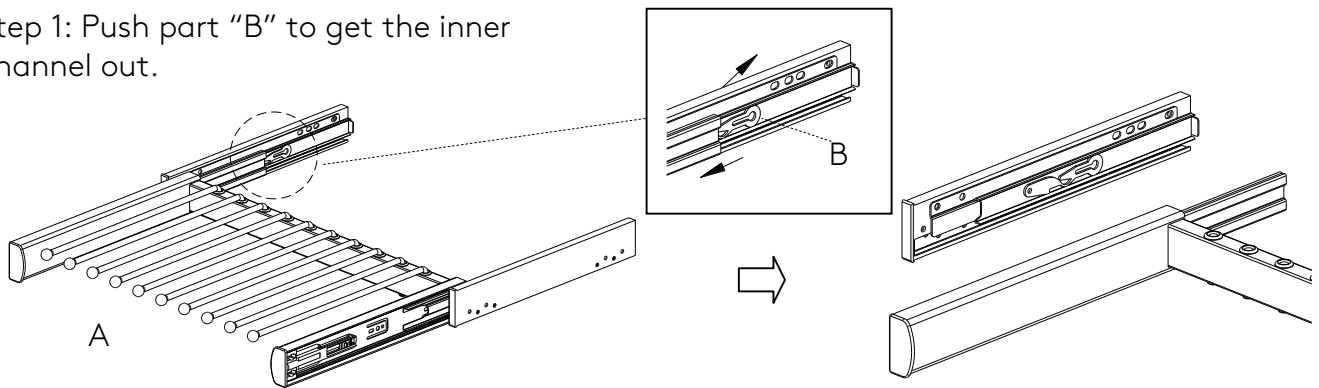

Step 1: Push part "B" to get the inner channel out.

Step 2: Screw aluminum spacer to the partition wall.

Step 3: Join outer slide together with the inner channel.

Overall Sizes
 450mm- (412-416 mm Internal)
 600mm (562-566 mm Internal)
 900mm- (862-866 mm Internal)

A*1set