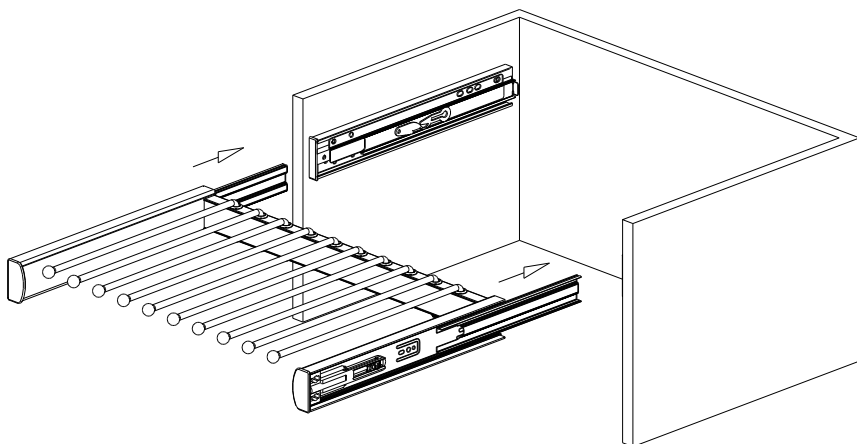

Step 1: Push part "B" to get the inner channel out.

Step 2: Screw aluminum spacer to the partition wall.

Step 3: Join outer slide together with the inner channel.

Overall Sizes
 450mm- (412-416 mm Internal)
 600mm (562-566 mm Internal)
 900mm- (862-866 mm Internal)

A*1set