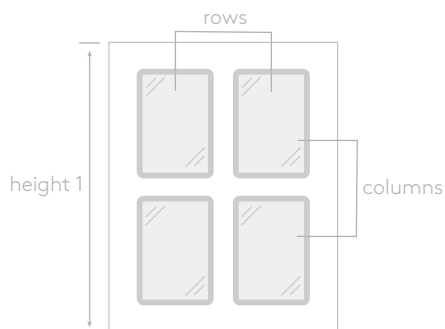

Height	Line	28
Overall	Width	
d1	QTY	
d2	Type	
d3		
d4		
d5		

pantry doors, glass frames and glazing bars

Line	QTY	Height 1	Height 2	Kicker Height	Width	Column	Row	Square Edge Only				Description Include which product you are ordering for each line.
								L	R	T	B	
29												
30												
31												
32												
33												
34												
35												
36												

new country
5mm beveled
frame

hampton
50mm barnyard line
V-groove

linear
5mm parallel lines
U-groove

organic
50mm parallel lines
U-groove

minimalism
flat surface

drawer fronts

Type-A

Type-B

pantry doors

Doors with only 1 frame will only need to add 1 height.

glass frames

glazing bars

edge