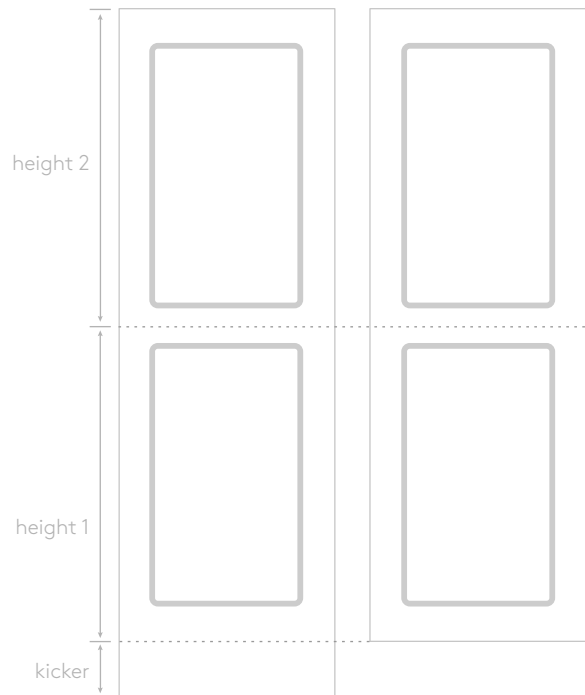

pantry doors